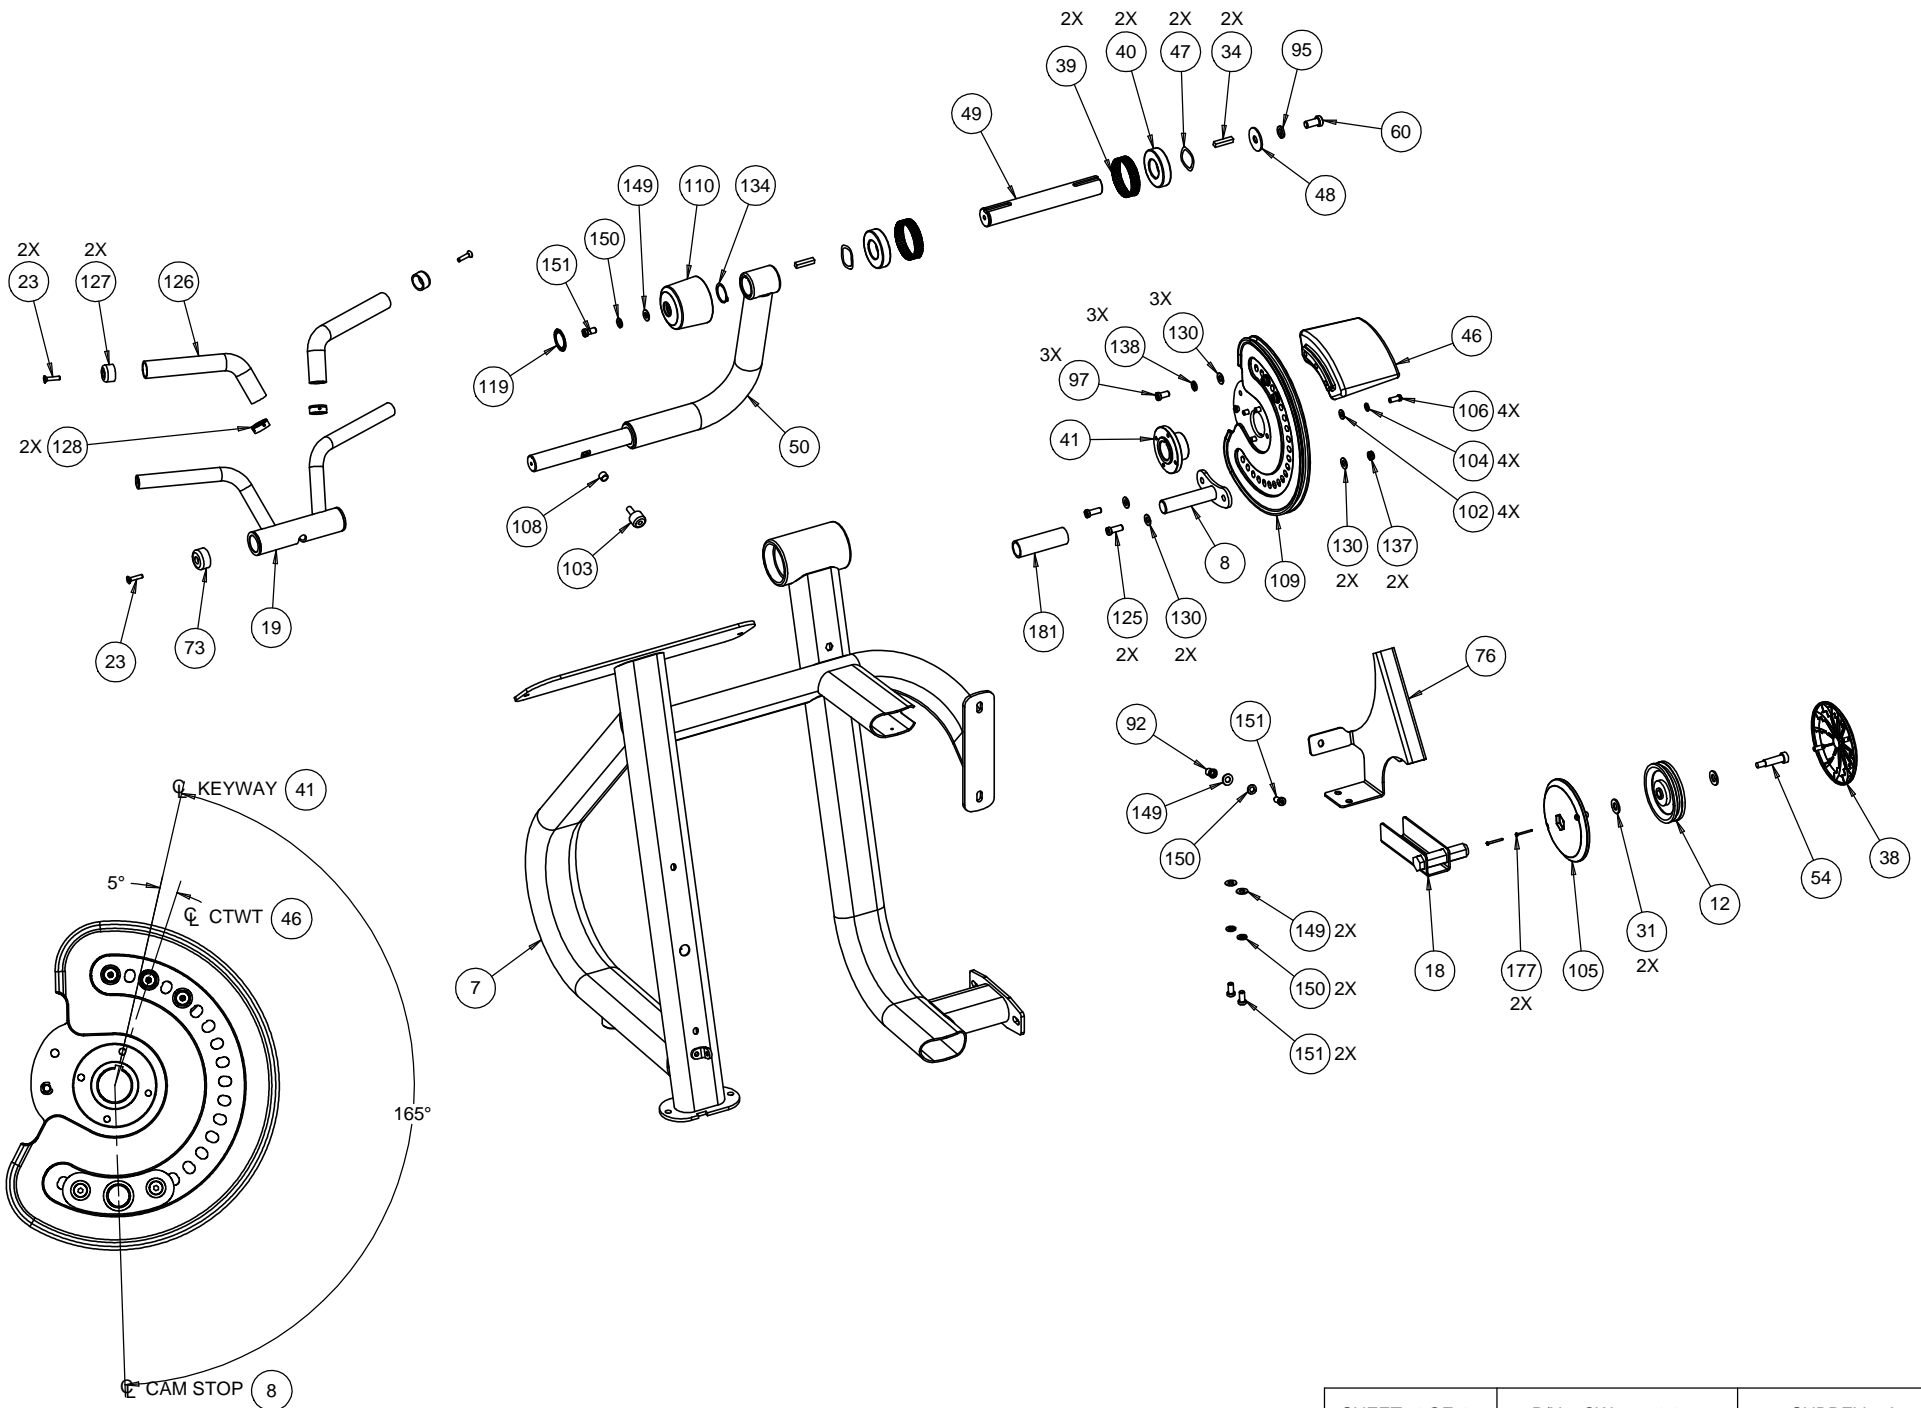

DSL204	P/N : CW39054-101	SUBREV : B
DRAWN BY : KAW	DATE : 1.31.13	SHEET 1 OF 4

DSL204 BICEPS CURL (serial code BA61)

Part Number	Description	Bubble Number
CW38024-101	ASSY, TOP PLATE, 160LB WT STK, DS	2
CW38037-101	ASSY, WT PLATE, 10LB, DS	3
CW38017-101	DECAL SET, 10LB WT PLATES, DS	4
CW38041-101	GUIDEROD, .75ODX47.63, CRS, DS, CR	5
CW38009-101	CAP, END, SANTOPRENE, GUIDE ROD, DS	6
CW58058-101	CS KIT, ASSY, WLDMT, FRAME, MAIN, DS.	7
CW34899-101	ASSEMBLY, CAM STOP	8
CW38013-101	BUMPER, 2.5ODX.75IDX.8, WT STK	9
CW38138-102	ASSY, SLCTR PIN WITH TETHER, DS	10
CW38020-101	GUIDEROD, .75ODX49.75, CRS, CR	11
CWAC1009-101	PULLEY, 4 1/2 DIA X 1/2 ID	12
CW38143-101	ASSY, AOW SELECTOR, 5 LB COVER, DS	13
CW38148-101	ASSY, AOW WT, 5LB, DS	14
CWRANN038-150	BOLT, SHOULDER, 3/8-16 X 1/2 X 1 1/	15
CW38051-101	MOUNT, FRONT CAP, PLASTIC, DS	16
CW38010-101	PULLEY, 5ODX.5ID	17
CW33844-102	WLDMT, PULLEY DEFLECTOR, BI-TRI	18
CW34085-101	ASSY, HANDLE, BICEPS CURL	19
CWTAKN038-275	SCREW, BTHD, 3/8-16X2-3/4, BLK ZN	20
CW38008-101	CAP, END, AL, TRP TWR RIGHT, DS, PC	21
CW38028-101	CAP, END, AL, TRP TWR LEFT, DS, PC	22
CWMACMN025-100	SCREW, FLT HEAD, SOCKET, MECH CLR Z	23
CWTAKN038-150	SCREW, BTHD, 3/8-16X1-1/2, BLK ZN	24
CW38054-102	COVER, PULLEY, L VERT/R HORZ, DS TWR	25
CW38040-101	SPACER, FLANGED, .86ODX.51IDX.5, BZ	27
CW38136-101	BRKT, CABLE ANTIJUMP, DS, PC	28
CWPD4003-101	SEAT PAD, RENOVO, BLACK	29.01
CWPD4003-114	SEAT PAD, RENOVO, CUSTOM	29.02
CWPD4003-118	SEAT PAD, RENOVO, IMP BLUE	29.03
CWPD4003-122	SEAT PAD, RENOVO, PAPRIKA	29.04
CWPD4003-131	SEAT PAD, RENOVO, MAHOGANY	29.05
CWWBCN050-010	WASHER, FLAT, TYPE A, NARROW, 1/2 I	31
CW10220-101	KEY, SQUARE, 5/16 X 1-1/2	34
CWEANN016-013	SCREW, SET, SCKT, CUP POINT, 8-32 X	36
CW33997-107	4.5" PULLEY COVER, HEX MOUNT, FRONT	38
CW49209-103	BEARING TOLERANCE RING, AN-72X17-S9	39
CW10158-102	BEARING, BALL, 6207, 72MM OD X 35MM	40
CW33754-101	BAR, 3.50 DIA. X 1.50	41
CW34758-102	LABEL, PINCH POINT WARNING, RENOVO,	43
CW38043-101	ASSY, TWR KICKPLATE, DS, WITH RIV NUTS	44
CW38012-101	PAD, FOOT, SANTO OVRMLD, DS TWR	45
CW33766-101	COUNTER WEIGHT, BI-TRI	46
CWWAHNN140-002	WASHER, WAVE, 1.40 ID, 1.82 OD, .02	47
CWWABCN050-010	WASHER, FENDER, 1/2 ID X 1 3/4 OD,	48
CW33753-101	BAR, 1 7/16 DIA., PIVOT SHAFT	49
CW33761-102	WLDMT, ARM, BI-TRI	50
CW33822-101	STOP PLATE, SEAT ADJUST	52
CW33821-101	INDEXING PLATE, SEAT ADJUST	53
CWPD4000J-101	ELBOW PAD, RENOVO, BLACK WITH SLIPCOV	54.01