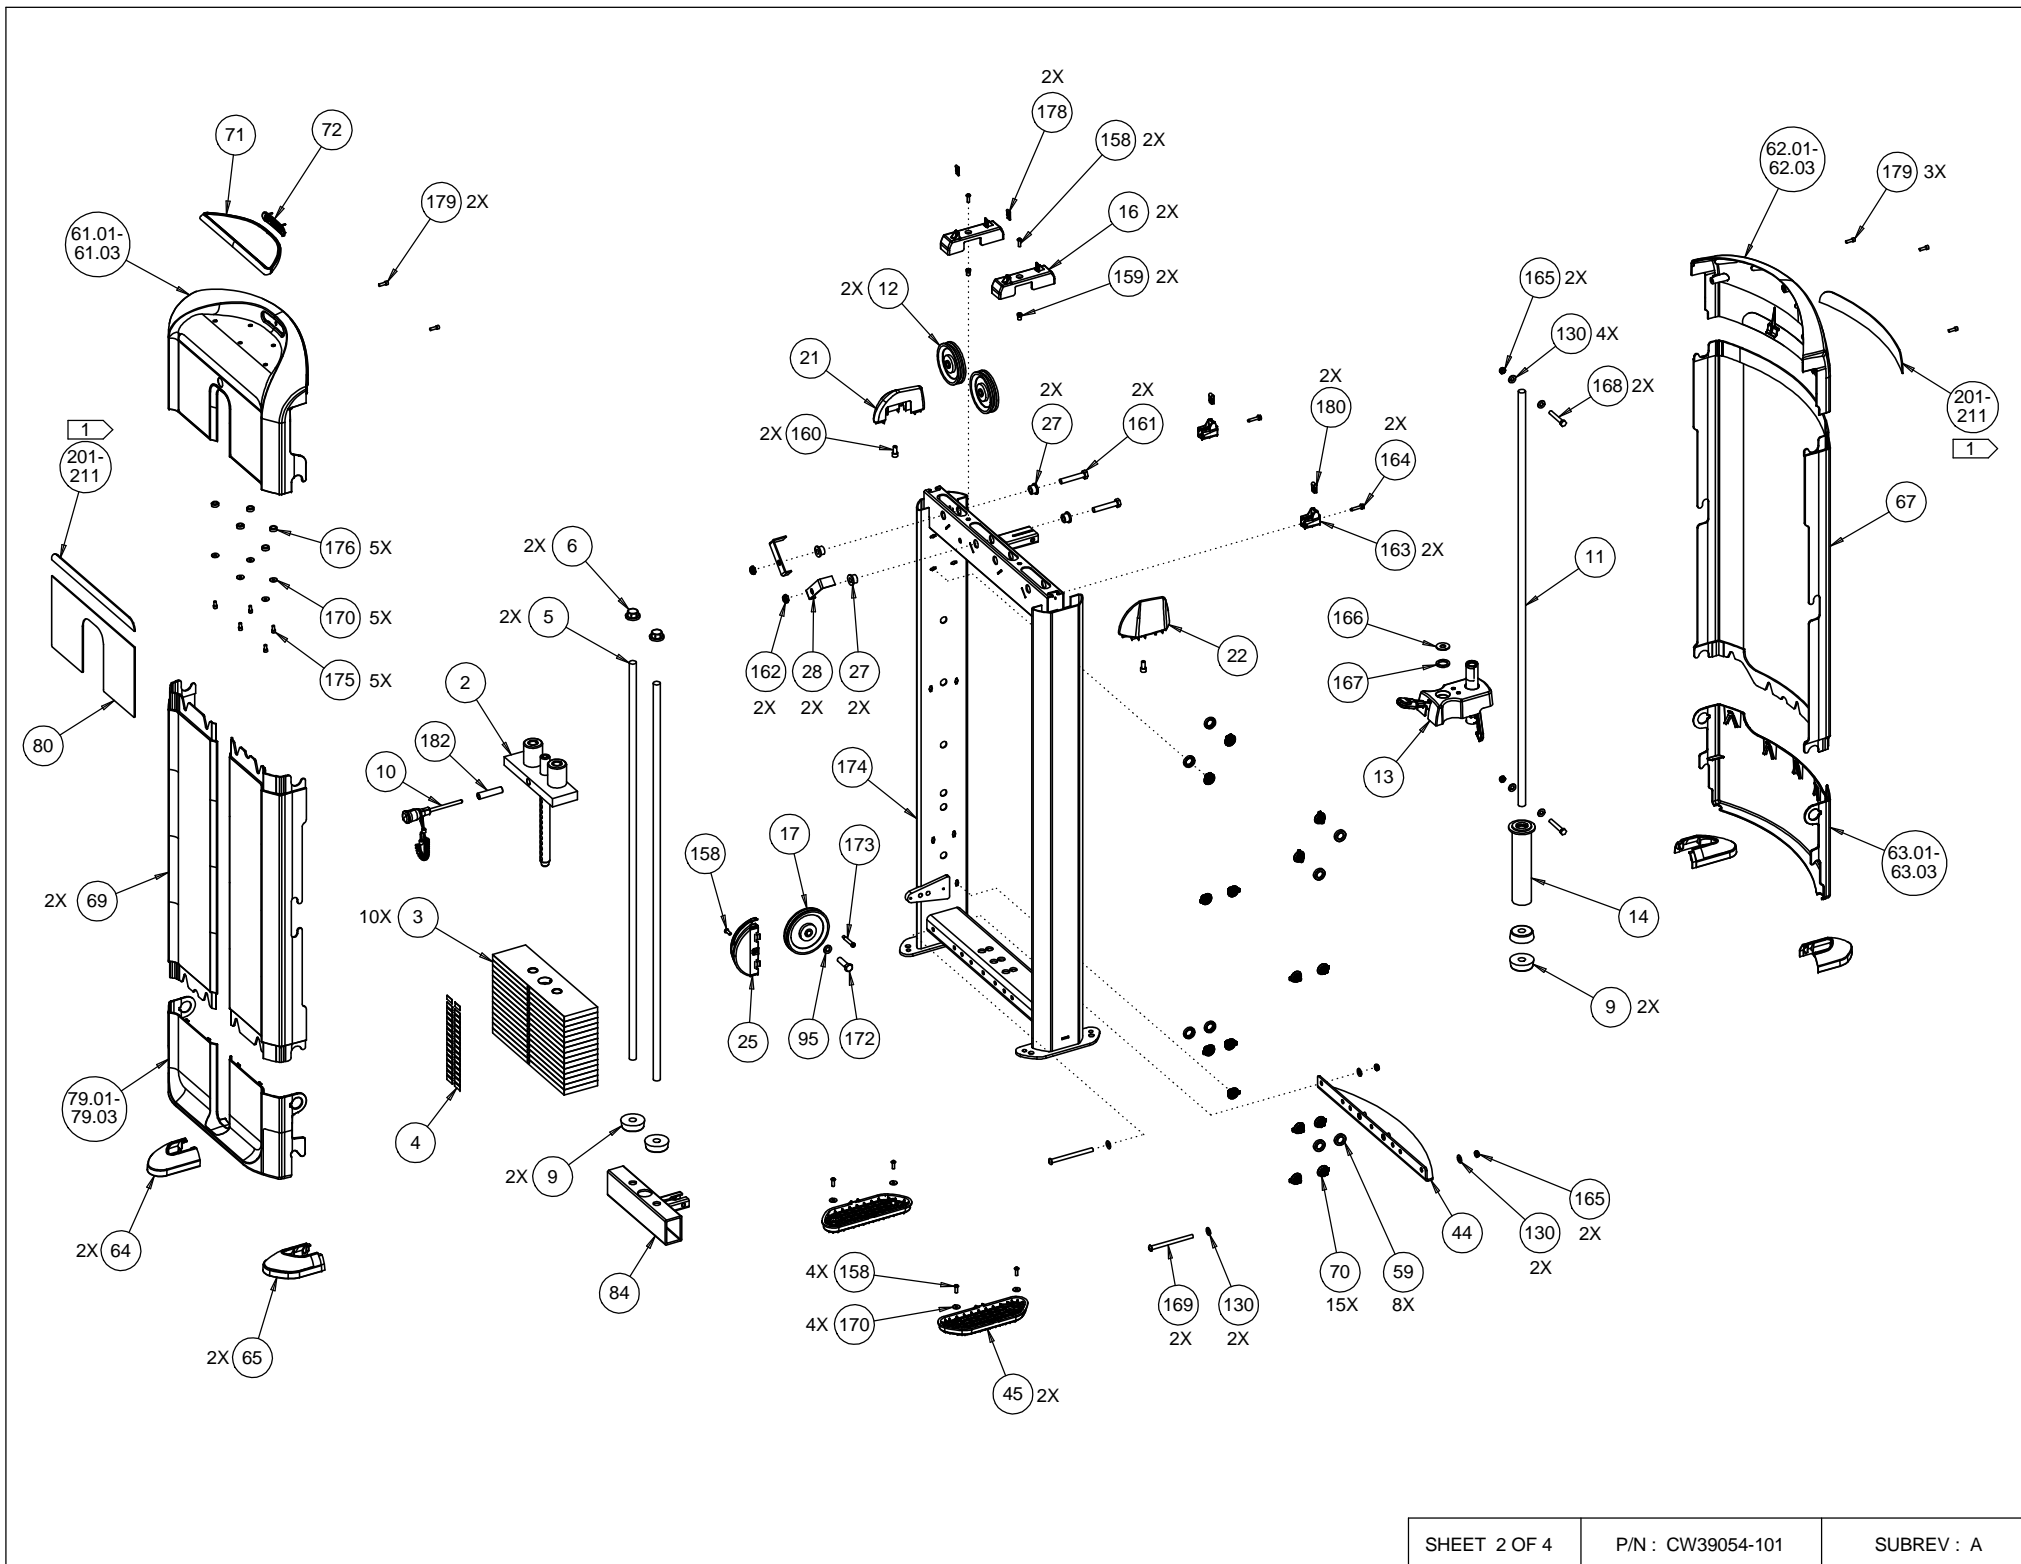

DSL204	P/N : CW39054-101	SUBREV : B
DRAWN BY : KAW	DATE : 1.31.13	SHEET 1 OF 4

DSL204 BICEPS CURL (serial code BA61)

Part Number	Description	Bubble Number
CW38024-101	ASSY, TOP PLATE, 160LB WT STK, DS	2
CW38037-101	ASSY, WT PLATE, 10LB, DS	3
CW38017-101	DECAL SET, 10LB WT PLATES, DS	4
CW38041-101	GUIDEROD, .75ODX47.63, CRS, DS, CR	5
CW38009-101	CAP, END, SANTOPRENE, GUIDE ROD, DS	6
CW58058-101	CS KIT, ASSY, WLDMT, FRAME, MAIN, DS.	7
CW34899-101	ASSEMBLY, CAM STOP	8
CW38013-101	BUMPER, 2.5ODX.75IDX.8, WT STK	9
CW38138-102	ASSY, SLCTR PIN WITH TETHER, DS	10
CW38020-101	GUIDEROD, .75ODX49.75, CRS, CR	11
CWAC1009-101	PULLEY, 4 1/2 DIA X 1/2 ID	12
CW38143-101	ASSY, AOW SELECTOR, 5 LB COVER, DS	13
CW38148-101	ASSY, AOW WT, 5LB, DS	14
CWRANN038-150	BOLT, SHOULDER, 3/8-16 X 1/2 X 1 1/	15
CW38051-101	MOUNT, FRONT CAP, PLASTIC, DS	16
CW38010-101	PULLEY, 5ODX.5ID	17
CW33844-102	WLDMT, PULLEY DEFLECTOR, BI-TRI	18
CW34085-101	ASSY, HANDLE, BICEPS CURL	19
CWTAKN038-275	SCREW, BTHD, 3/8-16X2-3/4, BLK ZN	20
CW38008-101	CAP, END, AL, TRP TWR RIGHT, DS, PC	21
CW38028-101	CAP, END, AL, TRP TWR LEFT, DS, PC	22
CWMACMN025-100	SCREW, FLT HEAD, SOCKET, MECH CLR Z	23
CWTAKN038-150	SCREW, BTHD, 3/8-16X1-1/2, BLK ZN	24
CW38054-102	COVER, PULLEY, L VERT/R HORZ, DS TWR	25
CW38040-101	SPACER, FLANGED, .86ODX.51IDX.5, BZ	27
CW38136-101	BRKT, CABLE ANTIJUMP, DS, PC	28
CWPD4003-101	SEAT PAD, RENOVO, BLACK	29.01
CWPD4003-114	SEAT PAD, RENOVO, CUSTOM	29.02
CWPD4003-118	SEAT PAD, RENOVO, IMP BLUE	29.03
CWPD4003-122	SEAT PAD, RENOVO, PAPRIKA	29.04
CWPD4003-131	SEAT PAD, RENOVO, MAHOGANY	29.05
CWWBCN050-010	WASHER, FLAT, TYPE A, NARROW, 1/2 I	31
CW10220-101	KEY, SQUARE, 5/16 X 1-1/2	34
CWEANN016-013	SCREW, SET, SCKT, CUP POINT, 8-32 X	36
CW33997-107	4.5" PULLEY COVER, HEX MOUNT, FRONT	38
CW49209-103	BEARING TOLERANCE RING, AN-72X17-S9	39
CW10158-102	BEARING, BALL, 6207, 72MM OD X 35MM	40
CW33754-101	BAR, 3.50 DIA. X 1.50	41
CW34758-102	LABEL, PINCH POINT WARNING, RENOVO,	43
CW38043-101	ASSY, TWR KICKPLATE, DS, WITH RIV NUTS	44
CW38012-101	PAD, FOOT, SANTO OVRMLD, DS TWR	45
CW33766-101	COUNTER WEIGHT, BI-TRI	46
CWWAHNN140-002	WASHER, WAVE, 1.40 ID, 1.82 OD, .02	47
CWWABCN050-010	WASHER, FENDER, 1/2 ID X 1 3/4 OD,	48
CW33753-101	BAR, 1 7/16 DIA., PIVOT SHAFT	49
CW33761-102	WLDMT, ARM, BI-TRI	50
CW33822-101	STOP PLATE, SEAT ADJUST	52
CW33821-101	INDEXING PLATE, SEAT ADJUST	53
CWPD4000J-101	ELBOW PAD, RENOVO, BLACK WITH SLIPCOV	54.01