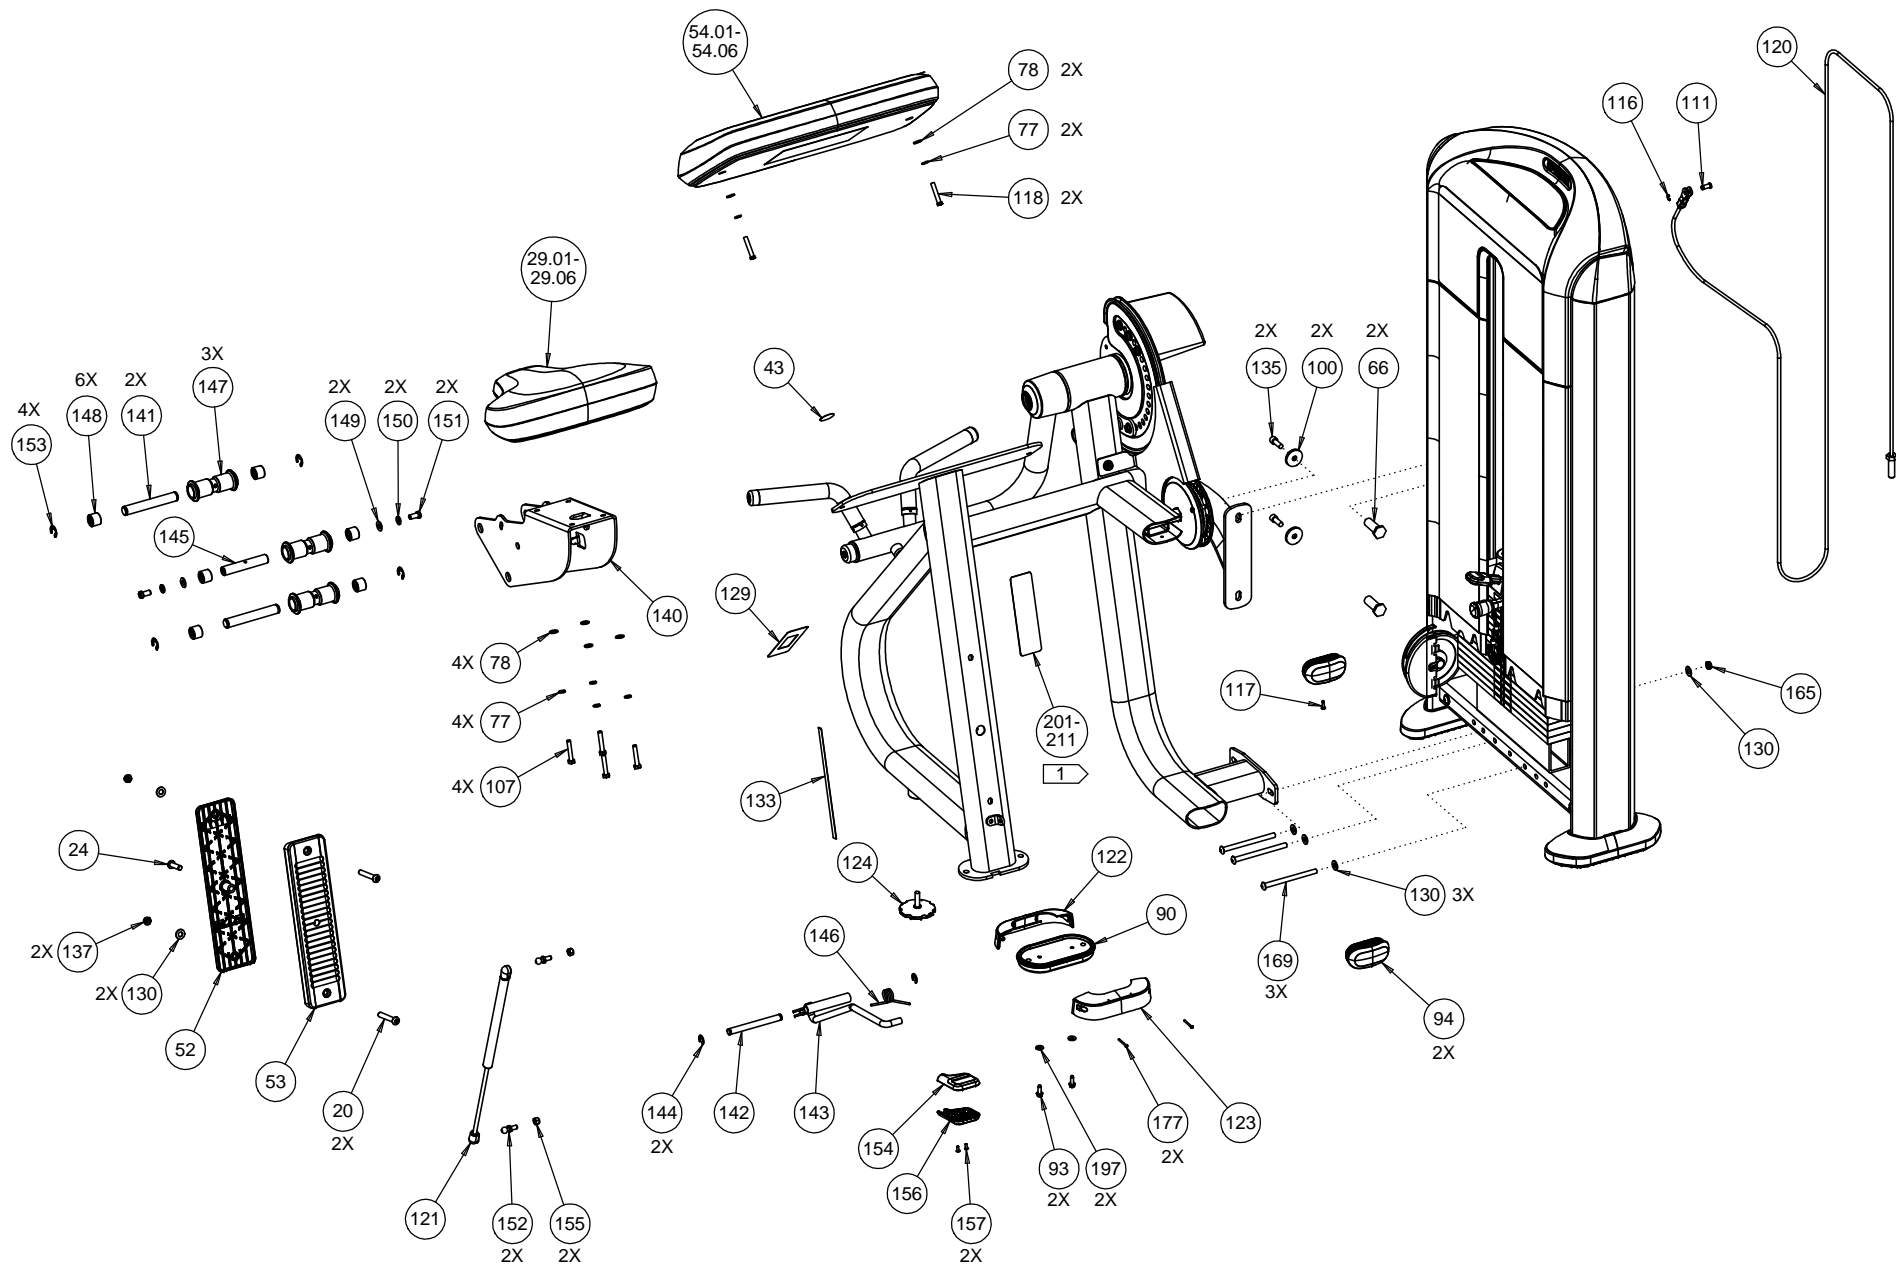

DSL204	P/N : CW39054-101	SUBREV : B
DRAWN BY : KAW	DATE : 1.31.13	SHEET 1 OF 4

DSL204 BICEPS CURL (serial code BA61)

Part Number	Description	Bubble Number
CW38024-101	ASSY, TOP PLATE, 160LB WT STK, DS	2
CW38037-101	ASSY, WT PLATE, 10LB, DS	3
CW38017-101	DECAL SET, 10LB WT PLATES, DS	4
CW38041-101	GUIDEROD, .75ODX47.63, CRS, DS, CR	5
CW38009-101	CAP, END, SANTOPRENE, GUIDE ROD, DS	6
CW58058-101	CS KIT, ASSY, WLDMT, FRAME, MAIN, DS.	7
CW34899-101	ASSEMBLY, CAM STOP	8
CW38013-101	BUMPER, 2.5ODX.75IDX.8, WT STK	9
CW38138-102	ASSY, SLCTR PIN WITH TETHER, DS	10
CW38020-101	GUIDEROD, .75ODX49.75, CRS, CR	11
CWAC1009-101	PULLEY, 4 1/2 DIA X 1/2 ID	12
CW38143-101	ASSY, AOW SELECTOR, 5 LB COVER, DS	13
CW38148-101	ASSY, AOW WT, 5LB, DS	14
CWRANN038-150	BOLT, SHOULDER, 3/8-16 X 1/2 X 1 1/	15
CW38051-101	MOUNT, FRONT CAP, PLASTIC, DS	16
CW38010-101	PULLEY, 5ODX.5ID	17
CW33844-102	WLDMT, PULLEY DEFLECTOR, BI-TRI	18
CW34085-101	ASSY, HANDLE, BICEPS CURL	19
CWTAKN038-275	SCREW, BTHD, 3/8-16X2-3/4, BLK ZN	20
CW38008-101	CAP, END, AL, TRP TWR RIGHT, DS, PC	21
CW38028-101	CAP, END, AL, TRP TWR LEFT, DS, PC	22
CWMACMN025-100	SCREW, FLT HEAD, SOCKET, MECH CLR Z	23
CWTAKN038-150	SCREW, BTHD, 3/8-16X1-1/2, BLK ZN	24
CW38054-102	COVER, PULLEY, L VERT/R HORZ, DS TWR	25
CW38040-101	SPACER, FLANGED, .86ODX.51IDX.5, BZ	27
CW38136-101	BRKT, CABLE ANTIJUMP, DS, PC	28
CWPD4003-101	SEAT PAD, RENOVO, BLACK	29.01
CWPD4003-114	SEAT PAD, RENOVO, CUSTOM	29.02
CWPD4003-118	SEAT PAD, RENOVO, IMP BLUE	29.03
CWPD4003-122	SEAT PAD, RENOVO, PAPRIKA	29.04
CWPD4003-131	SEAT PAD, RENOVO, MAHOGANY	29.05
CWWBCN050-010	WASHER, FLAT, TYPE A, NARROW, 1/2 I	31
CW10220-101	KEY, SQUARE, 5/16 X 1-1/2	34
CWEANN016-013	SCREW, SET, SCKT, CUP POINT, 8-32 X	36
CW33997-107	4.5" PULLEY COVER, HEX MOUNT, FRONT	38
CW49209-103	BEARING TOLERANCE RING, AN-72X17-S9	39
CW10158-102	BEARING, BALL, 6207, 72MM OD X 35MM	40
CW33754-101	BAR, 3.50 DIA. X 1.50	41
CW34758-102	LABEL, PINCH POINT WARNING, RENOVO,	43
CW38043-101	ASSY, TWR KICKPLATE, DS, WITH RIV NUTS	44
CW38012-101	PAD, FOOT, SANTO OVRMLD, DS TWR	45
CW33766-101	COUNTER WEIGHT, BI-TRI	46
CWWAHNN140-002	WASHER, WAVE, 1.40 ID, 1.82 OD, .02	47
CWWABCN050-010	WASHER, FENDER, 1/2 ID X 1 3/4 OD,	48
CW33753-101	BAR, 1 7/16 DIA., PIVOT SHAFT	49
CW33761-102	WLDMT, ARM, BI-TRI	50
CW33822-101	STOP PLATE, SEAT ADJUST	52
CW33821-101	INDEXING PLATE, SEAT ADJUST	53
CWPD4000J-101	ELBOW PAD, RENOVO, BLACK WITH SLIPCOV	54.01