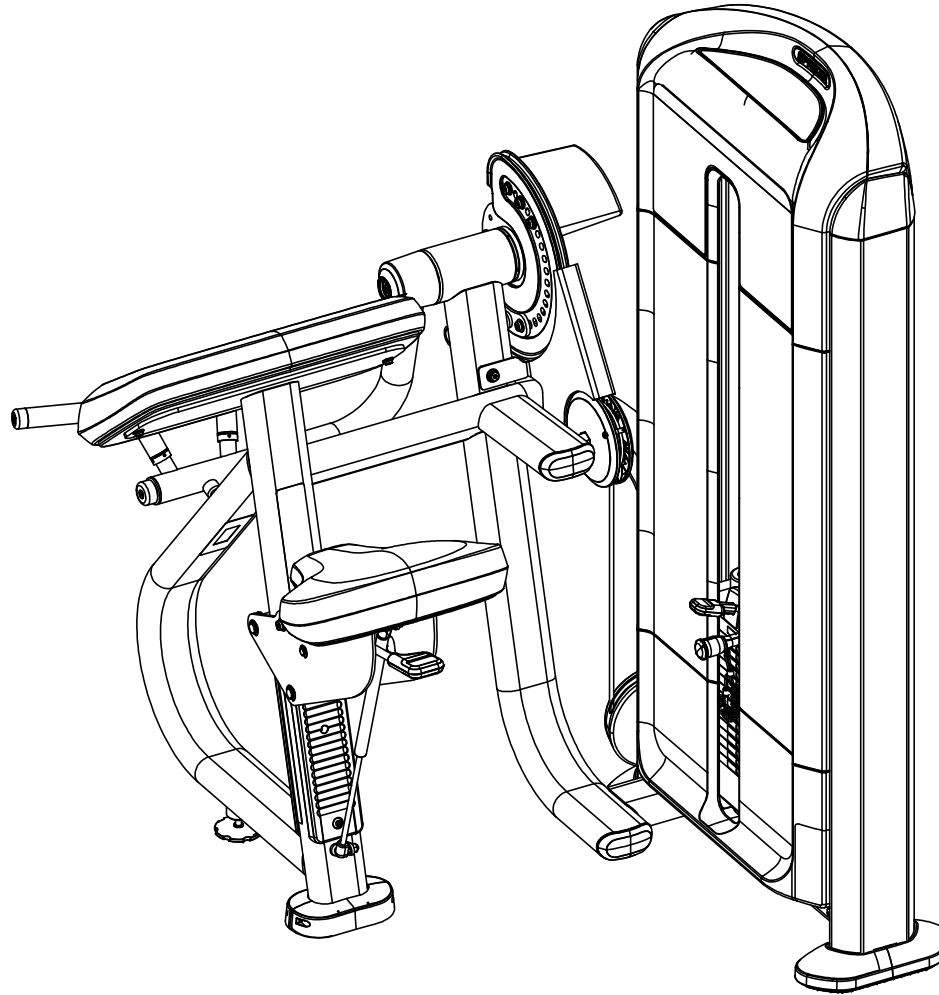

DSL204	P/N : CW39054-101	SUBREV : B
DRAWN BY : KAW	DATE : 1.31.13	SHEET 1 OF 4

DSL204 BICEPS CURL (serial code BA61)

Part Number	Description	Bubble Number
CW38024-101	ASSY, TOP PLATE, 160LB WT STK, DS	2
CW38037-101	ASSY, WT PLATE, 10LB, DS	3
CW38017-101	DECAL SET, 10LB WT PLATES, DS	4
CW38041-101	GUIDEROD, .75ODX47.63, CRS, DS, CR	5
CW38009-101	CAP, END, SANTOPRENE, GUIDE ROD, DS	6
CW58058-101	CS KIT, ASSY, WLDMT, FRAME, MAIN, DS.	7
CW34899-101	ASSEMBLY, CAM STOP	8
CW38013-101	BUMPER, 2.5ODX.75IDX.8, WT STK	9
CW38138-102	ASSY, SLCTR PIN WITH TETHER, DS	10
CW38020-101	GUIDEROD, .75ODX49.75, CRS, CR	11
CWAC1009-101	PULLEY, 4 1/2 DIA X 1/2 ID	12
CW38143-101	ASSY, AOW SELECTOR, 5 LB COVER, DS	13
CW38148-101	ASSY, AOW WT, 5LB, DS	14
CWRANN038-150	BOLT, SHOULDER, 3/8-16 X 1/2 X 1 1/	15
CW38051-101	MOUNT, FRONT CAP, PLASTIC, DS	16
CW38010-101	PULLEY, 5ODX.5ID	17
CW33844-102	WLDMT, PULLEY DEFLECTOR, BI-TRI	18
CW34085-101	ASSY, HANDLE, BICEPS CURL	19
CWTAKN038-275	SCREW, BTHD, 3/8-16X2-3/4, BLK ZN	20
CW38008-101	CAP, END, AL, TRP TWR RIGHT, DS, PC	21
CW38028-101	CAP, END, AL, TRP TWR LEFT, DS, PC	22
CWMACMN025-100	SCREW, FLT HEAD, SOCKET, MECH CLR Z	23
CWTAKN038-150	SCREW, BTHD, 3/8-16X1-1/2, BLK ZN	24
CW38054-102	COVER, PULLEY, L VERT/R HORZ, DS TWR	25
CW38040-101	SPACER, FLANGED, .86ODX.51IDX.5, BZ	27
CW38136-101	BRKT, CABLE ANTIJUMP, DS, PC	28
CWPD4003-101	SEAT PAD, RENOVO, BLACK	29.01
CWPD4003-114	SEAT PAD, RENOVO, CUSTOM	29.02
CWPD4003-118	SEAT PAD, RENOVO, IMP BLUE	29.03
CWPD4003-122	SEAT PAD, RENOVO, PAPRIKA	29.04
CWPD4003-131	SEAT PAD, RENOVO, MAHOGANY	29.05
CWWBCN050-010	WASHER, FLAT, TYPE A, NARROW, 1/2 I	31
CW10220-101	KEY, SQUARE, 5/16 X 1-1/2	34
CWEANN016-013	SCREW, SET, SCKT, CUP POINT, 8-32 X	36
CW33997-107	4.5" PULLEY COVER, HEX MOUNT, FRONT	38
CW49209-103	BEARING TOLERANCE RING, AN-72X17-S9	39
CW10158-102	BEARING, BALL, 6207, 72MM OD X 35MM	40
CW33754-101	BAR, 3.50 DIA. X 1.50	41
CW34758-102	LABEL, PINCH POINT WARNING, RENOVO,	43
CW38043-101	ASSY, TWR KICKPLATE, DS, WITH RIV NUTS	44
CW38012-101	PAD, FOOT, SANTO OVRMLD, DS TWR	45
CW33766-101	COUNTER WEIGHT, BI-TRI	46
CWWAHNN140-002	WASHER, WAVE, 1.40 ID, 1.82 OD, .02	47
CWWABCN050-010	WASHER, FENDER, 1/2 ID X 1 3/4 OD,	48
CW33753-101	BAR, 1 7/16 DIA., PIVOT SHAFT	49
CW33761-102	WLDMT, ARM, BI-TRI	50
CW33822-101	STOP PLATE, SEAT ADJUST	52
CW33821-101	INDEXING PLATE, SEAT ADJUST	53
CWPD4000J-101	ELBOW PAD, RENOVO, BLACK WITH SLIPCOV	54.01